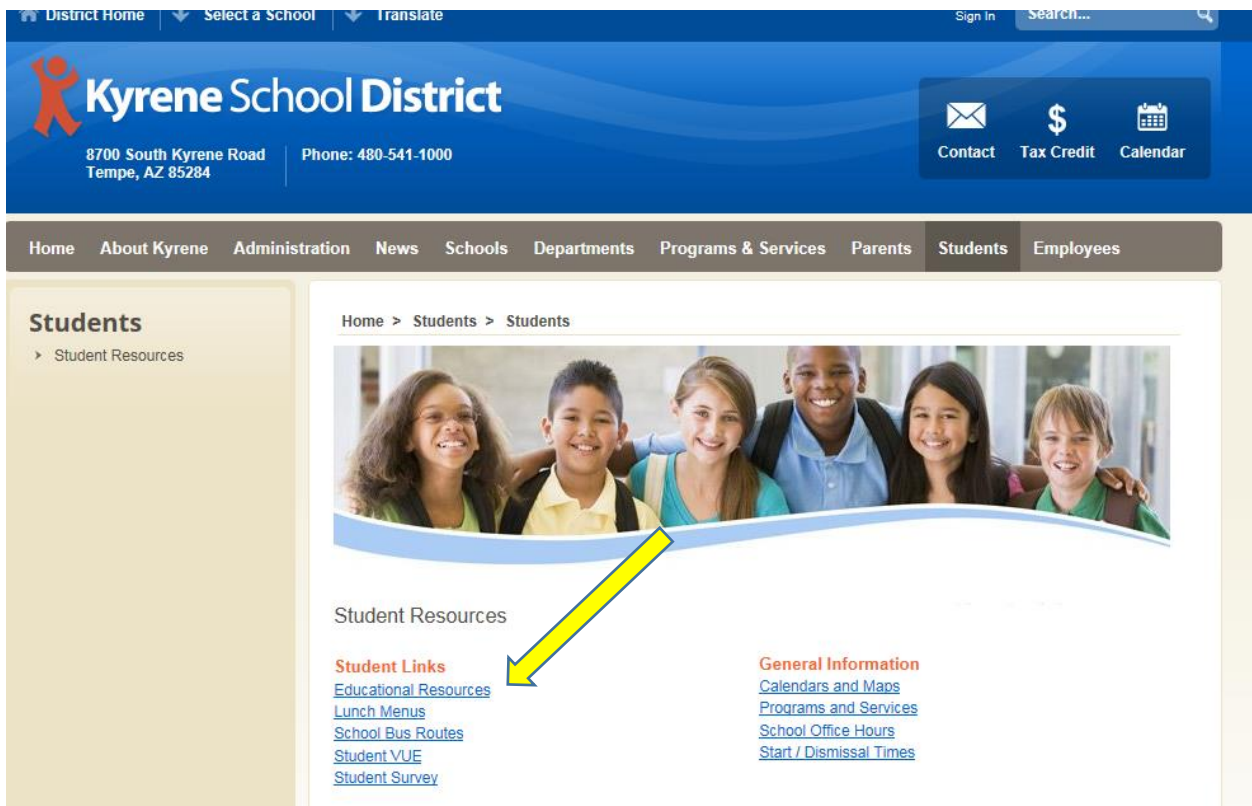

2) Click on “Educational Resources”