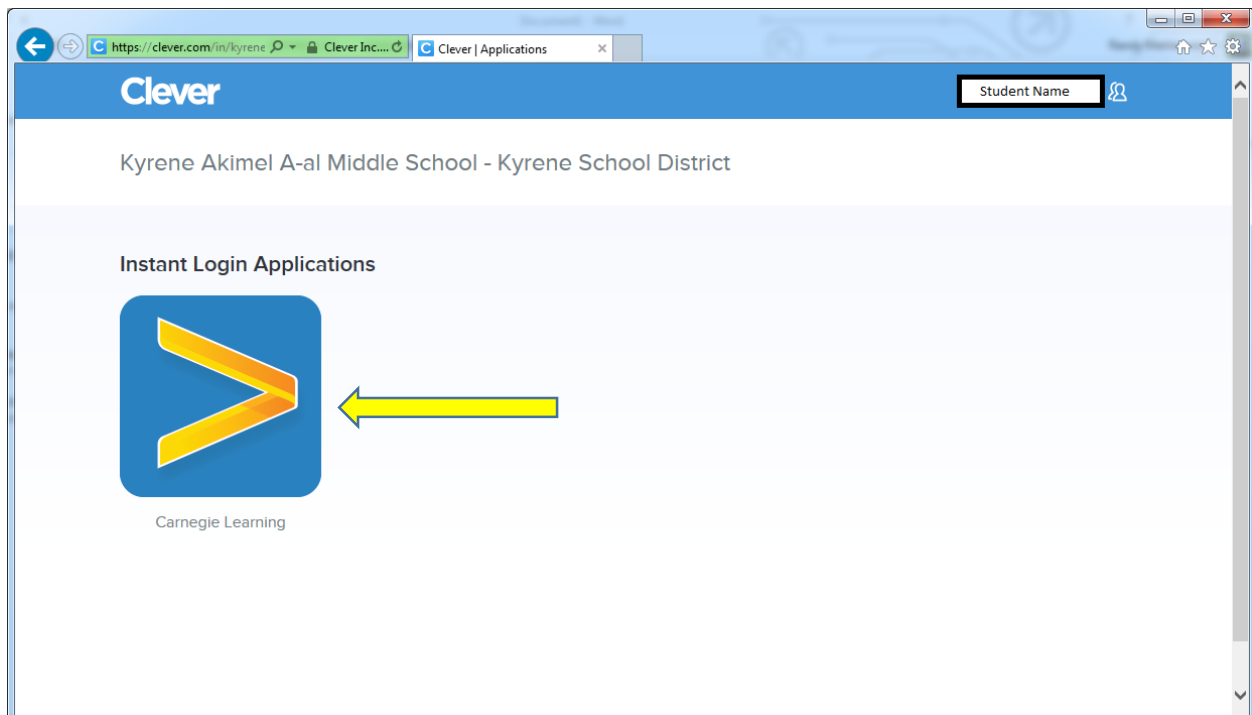

6) Once the login is successful, they will see the Clever page with the Carnegie Learning app. Click on the Carnegie Learning button.