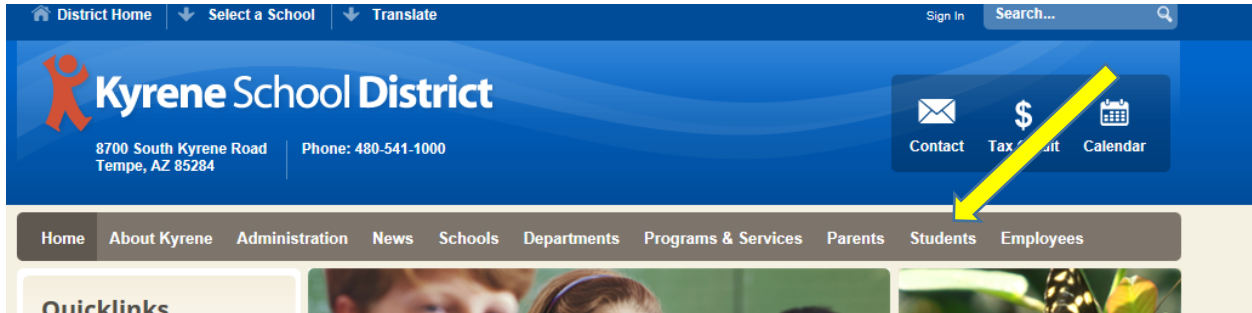

Student Directions for logging into MATHia & Cognitive Tutor software from a home computer

**Before attempting to login for the first time, please test your computer using the System Requirements Tool here: <http://online.carnegielearning.com> and disable your pop-up blockers.

Acceptable web browsers to run MATHia or CognitiveTutor software: Internet Explorer, Firefox, Safari

1) Kyrene students must log in from www.kyrene.org. Click on “Students”