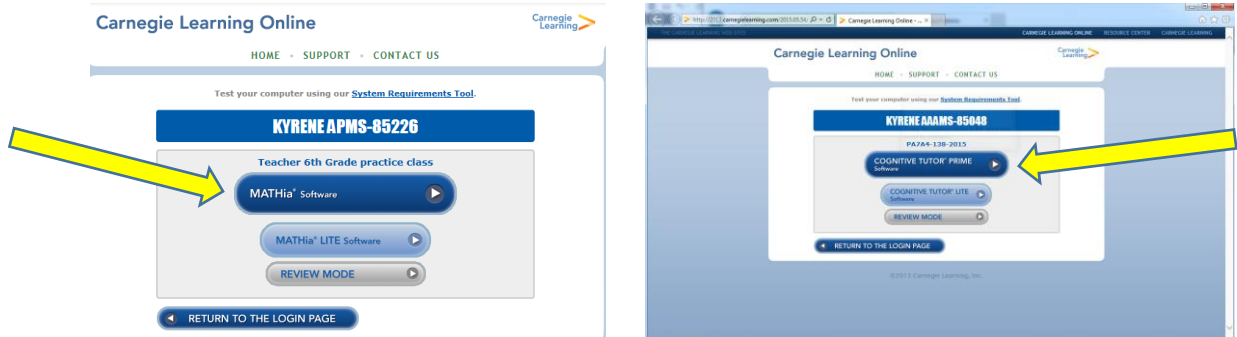

4) Click on “Log in with Active Directory”

© 2015 Clever Inc, All Rights reserved Privacy Policy Terms of Service

- 5) Type in “ksd\” then the student ID as username. For example: “ksd\654321”  
Student passwords are the same as their Kyrene computer logon password.

- 6) Once the login is successful, they will see the Clever page with the Carnegie Learning app. Click on the Carnegie Learning button.

- 7) Click on the “MATHia” or “Cognitive Tutor Prime” software button to enter. The link is MATHia for Students in 6-8 courses, and Cognitive Tutor if student is in the Algebra 1 course.