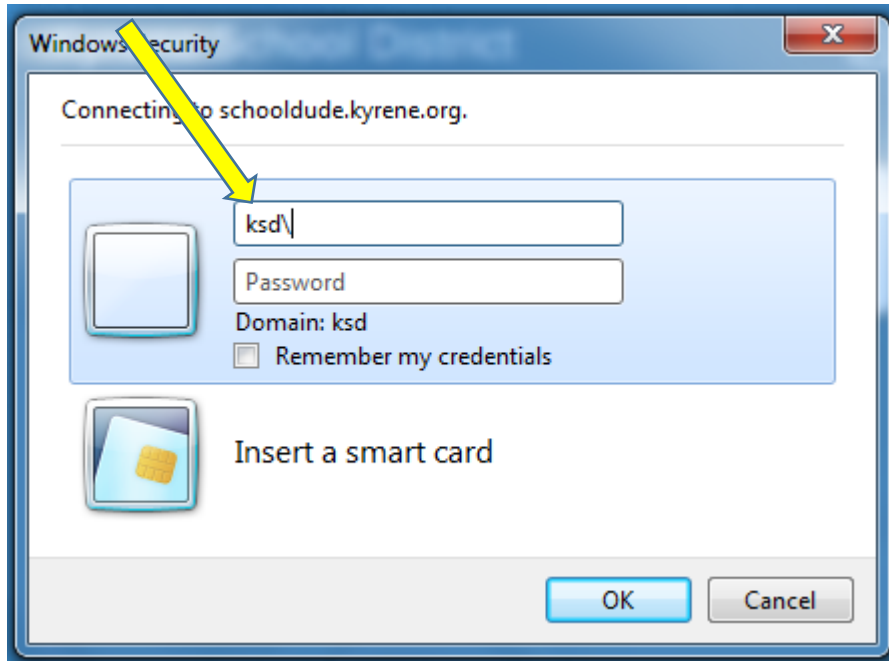

- 2) Click on “Educational Resources”

3) Click on the “Carnegie Learning Online” button

TEXTBOOK & ADDITIONAL RESOURCES		
The following resources may be specific to a class in which particular students are enrolled.		
 Arizona Department of Education Arizona State University	 Grades 6-8 Spanish	 Grades 6-8 Language Arts
 Grades K-5 Reading & Language Support	 Grades 6-8 Science & Social Studies	 Grades K-8
 Grades K-5	 Grades 4 and 6	 Grades 6-8
 Grades K-5	 Grades 6-8 open CHROME first and navigate back to this page	 Grades 6-8
 Dual Language Grades K-5	 Grades 6-8 open CHROME first and navigate back to this page	 Grades 6-8 Open in Internet Explorer <a href="#">Carnegie Resource Center</a> *home logon ksd\student#

4) Click on “Log in with Active Directory”

© 2015 Clever Inc, All Rights reserved Privacy Policy Terms of Service

- 5) Type in “ksd\” then the student ID as username. For example: “ksd\654321”  
Student passwords are the same as their Kyrene computer logon password.