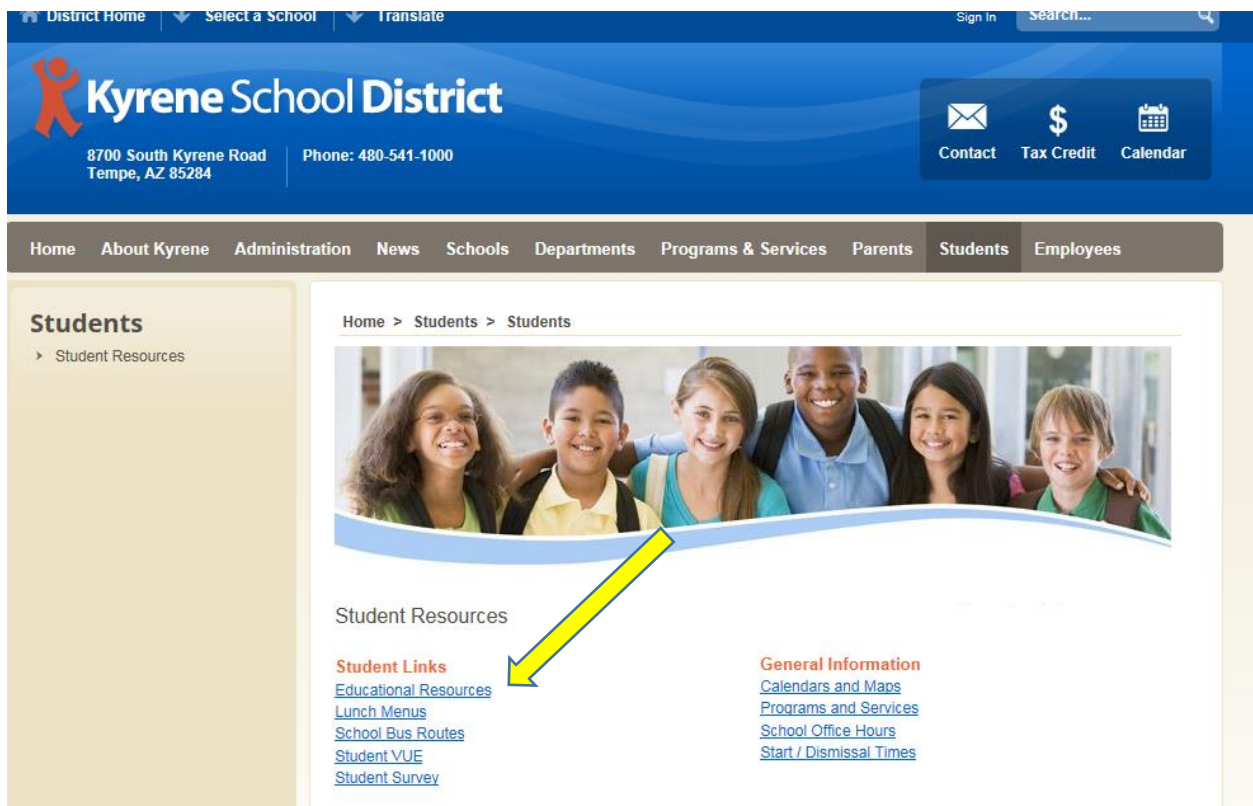

Student Directions for logging into Mathia & Cognitive Tutor software from a home computer

1) From www.kyrene.org, click on “Students”

2) Click on “Educational Resources”

3) Click on the “Carnegie Learning Online” button