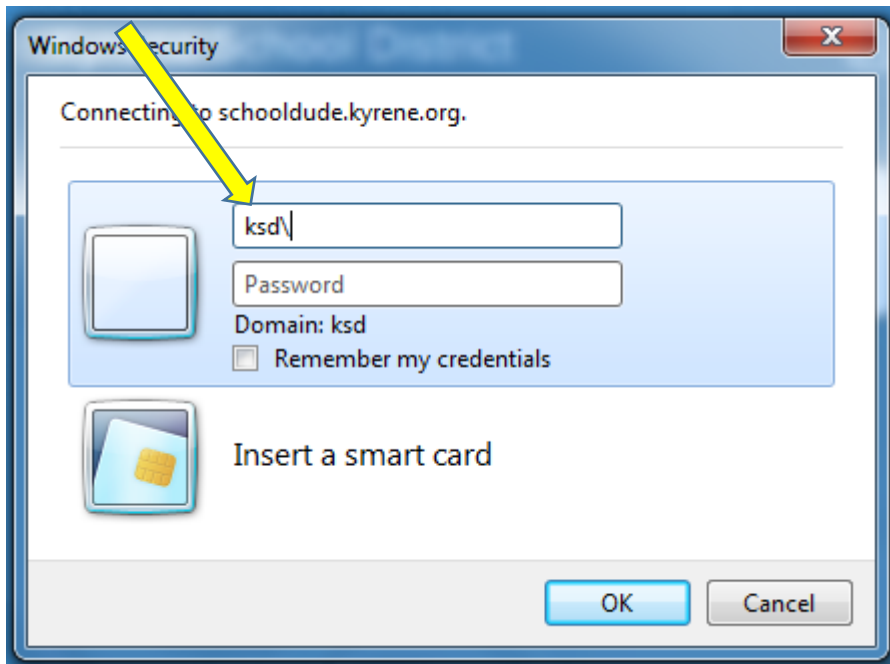

5) Type in “ksd\” then the student ID as username. For example: “ksd\65431”
  Student passwords are the same as their Kyrene computer logon password.