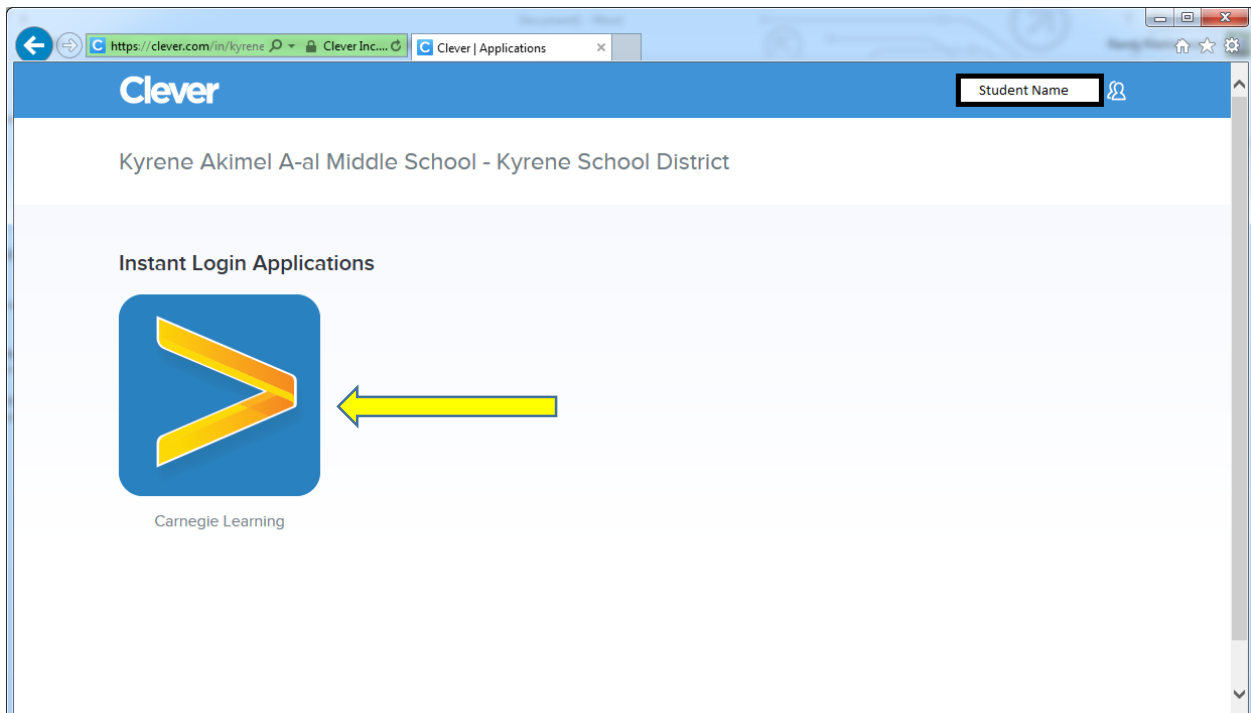

6) Once the login is successful, they will see the Clever page with the Carnegie Learning app. Click on the Carnegie Learning button.