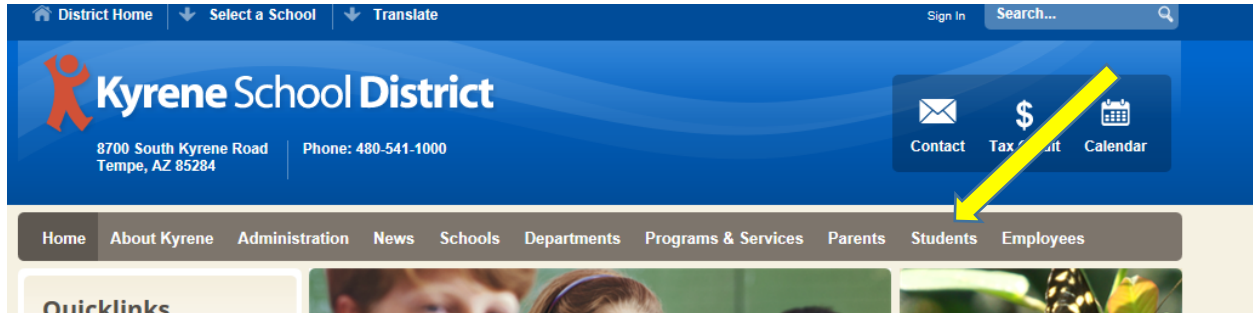

Student Directions for logging into Mathia & Cognitive Tutor software from a home computer

1) From www.kyrene.org, click on “Students”

2) Click on “Educational Resources”

3) Click on the “Carnegie Learning Online” button