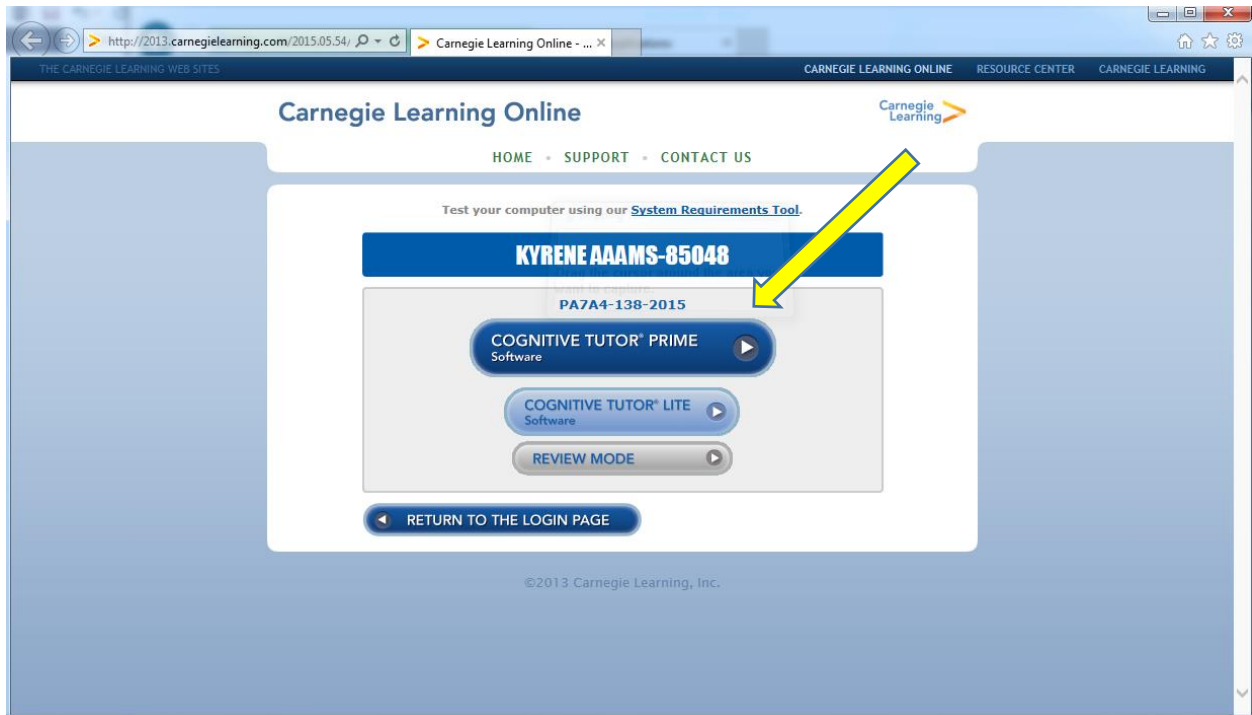

7) Click on the “Cognitive Tutor Prime” software button to enter. This link is for students using both MATHia and Cognitive Tutor for any 6th, 7th, 8th or Algebra Carnegie course.