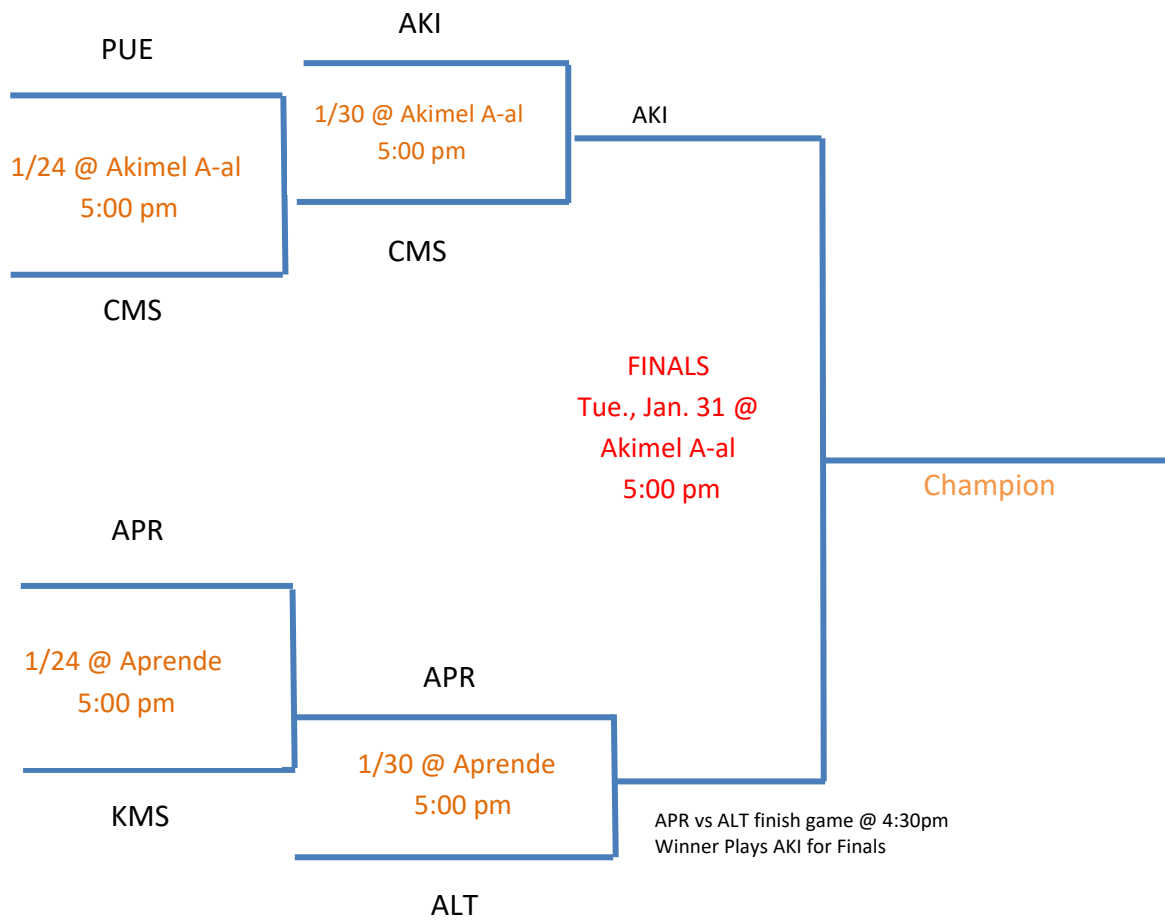

**KYRENE ATHLETIC PROGRAM TOURNAMENT SEEDING**  
**VARSITY GIRLS SOFTBALL**

**Akimel A-al Middle School (AKI):** 2720 E Liberty Ln, Phoenix, AZ 85048

**Aprende Middle School (APR):** 777 North Desert Breeze Blvd E, Chandler, AZ 85226