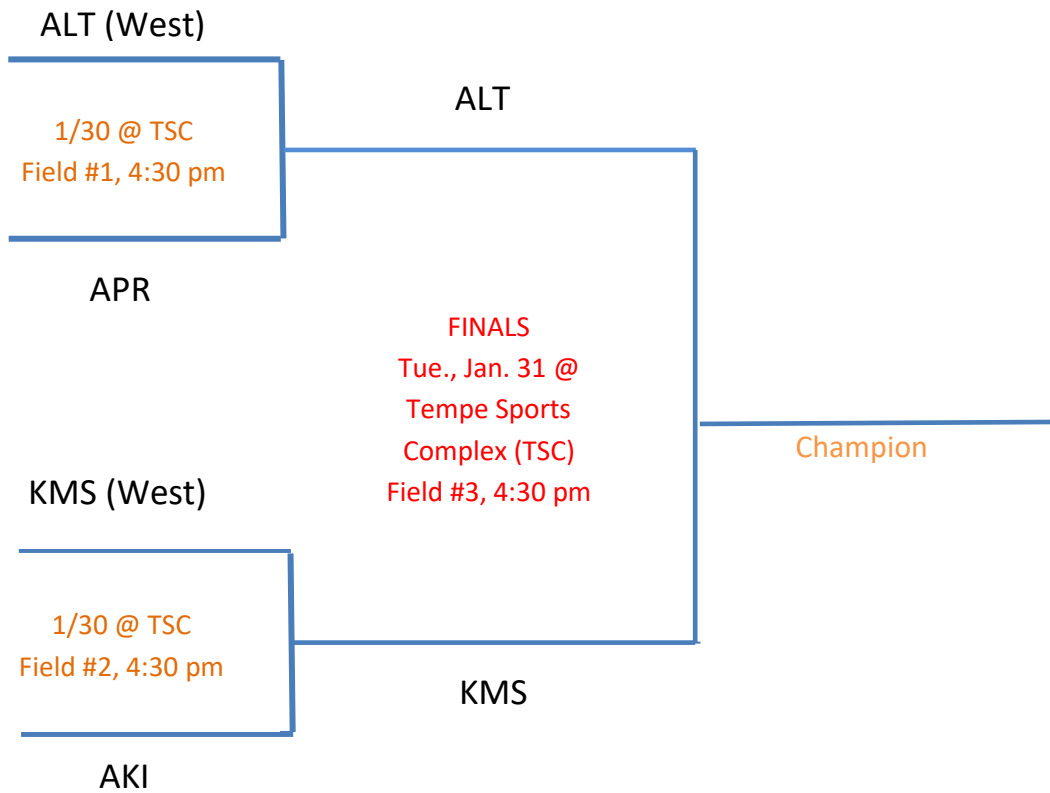

**KYRENE ATHLETIC PROGRAM TOURNAMENT SEEDING**  
**VARSITY GIRLS SOCCER**

TSC- **Tempe Sports Complex**: 8403 S Hardy Dr, Tempe, AZ 85284