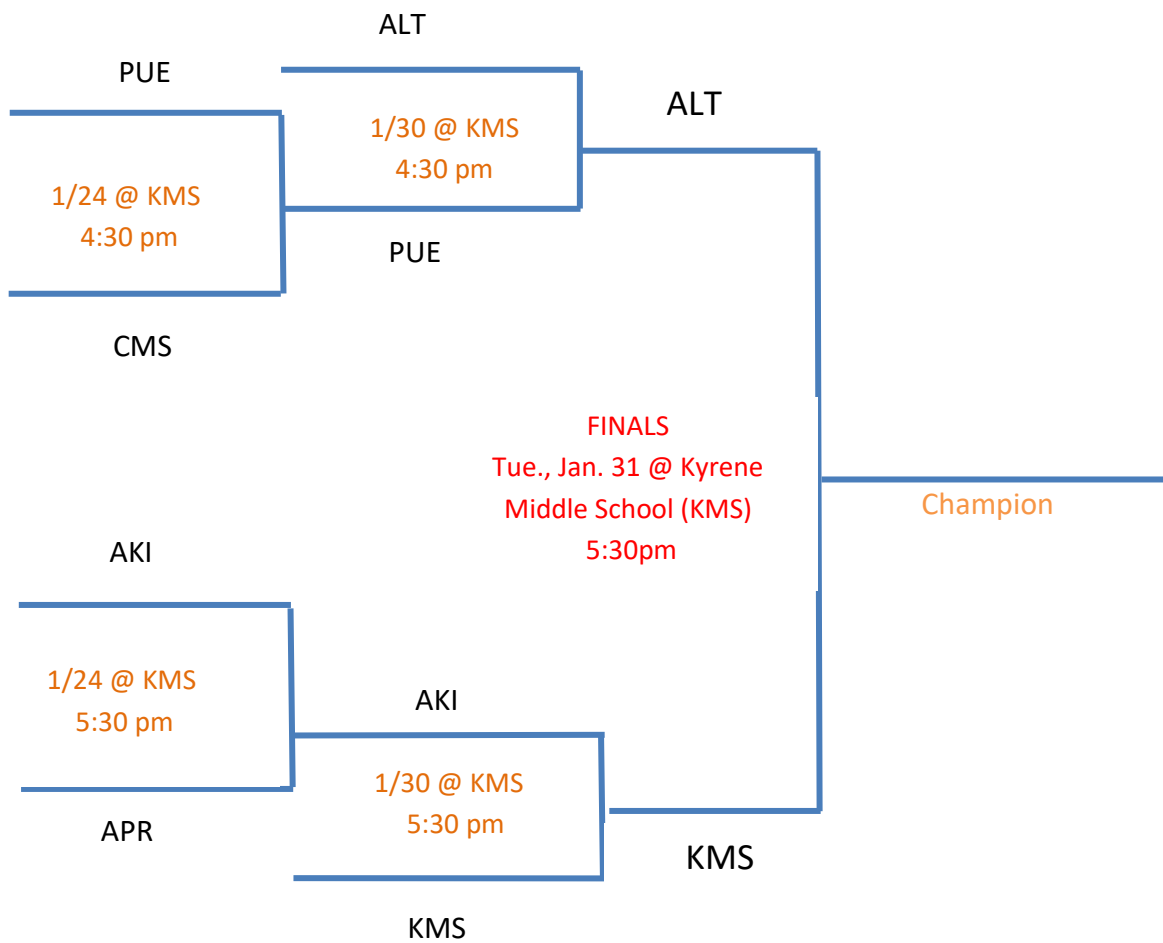

KYRENE ATHLETIC PROGRAM TOURNAMENT SEEDING
VARSITY BOYS BASKETBALL

Kyrene Middle School (KMS): 1050 E. Carver Road, Tempe, AZ 85284