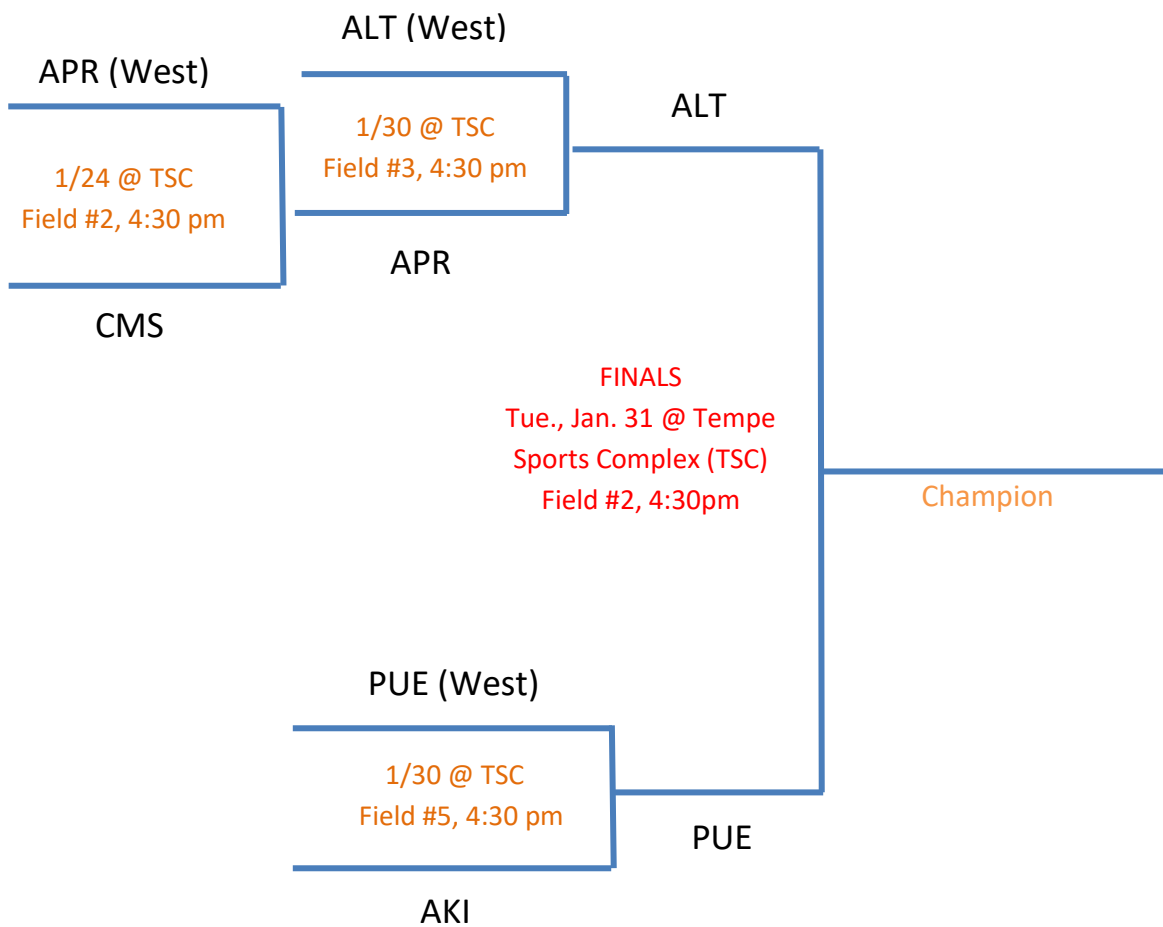

KYRENE ATHLETIC PROGRAM TOURNAMENT SEEDING
JV GIRLS SOCCER

TSC- **Tempe Sports Complex**: 8403 S Hardy Dr, Tempe, AZ 85284