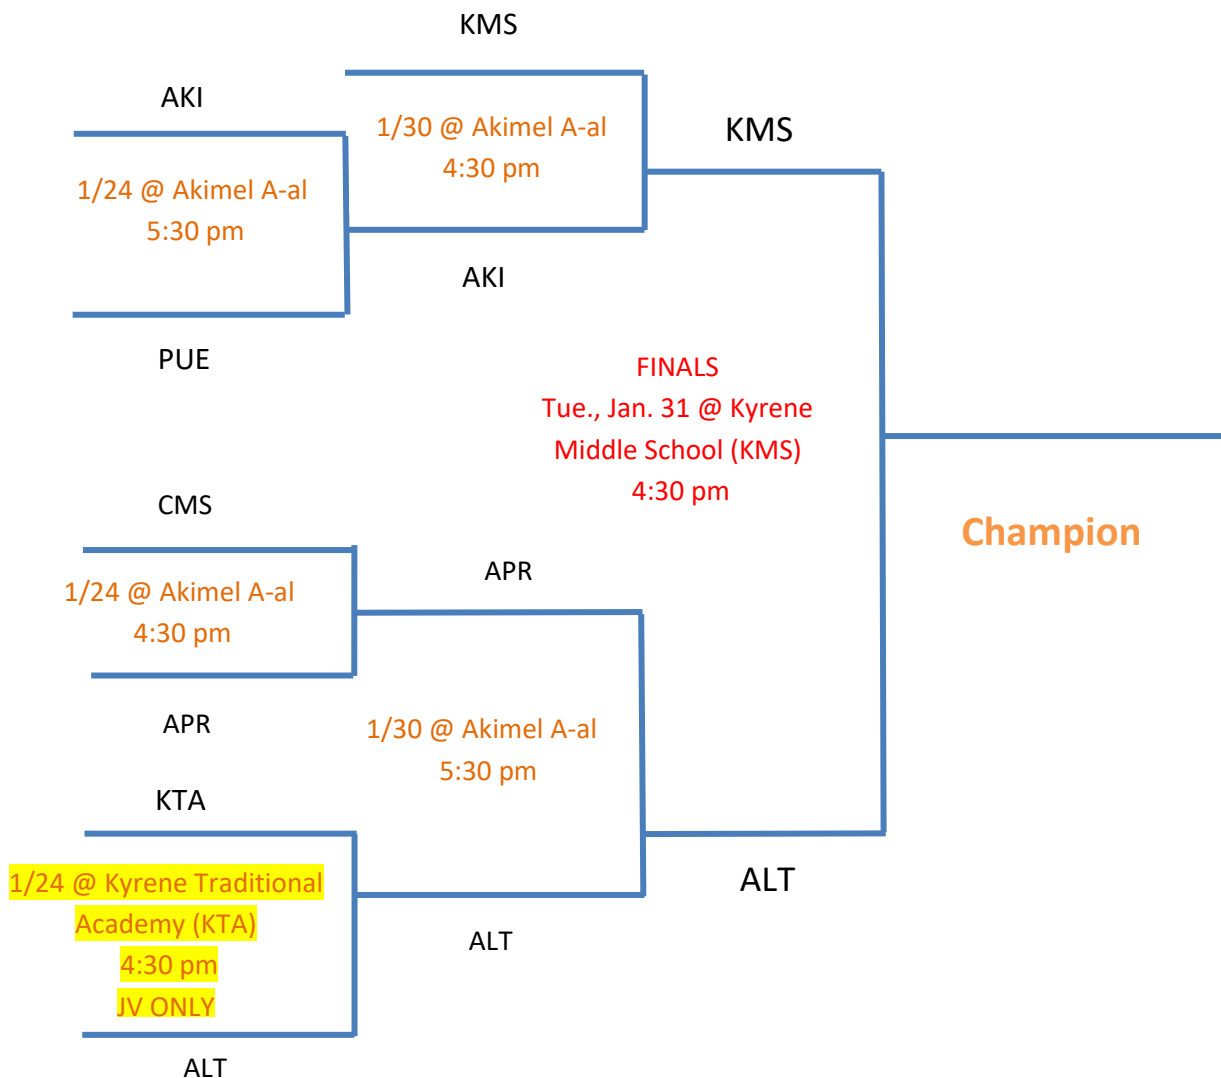

KYRENE ATHLETIC PROGRAM TOURNAMENT SEEDING
JV BOYS BASKETBALL

Akimel A-al: 2720 E. Liberty Lane, Phoenix, AZ 85048

Kyrene Traditional Academy (KTA): 3375 W. Galveston Street, Chandler, AZ 85226

Kyrene Middle School (KMS): 1050 E. Carver Road, Tempe, AZ 85284