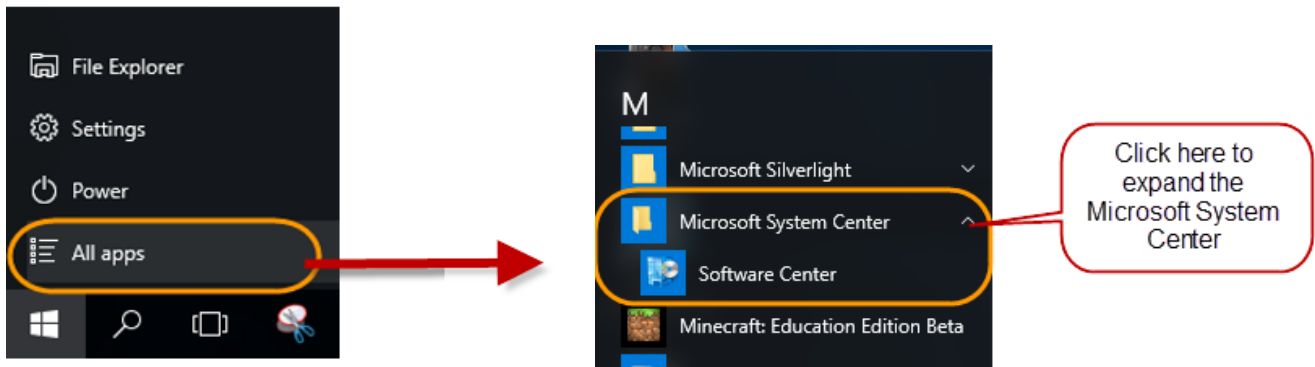

Downloading Software from the Software Center

1. Click on the Windows Button

2. Select the Software Center app.

3. If the app is not showing, click on the Windows Button and select All Apps. Use the scroll bar to navigate the list of programs on your computer. Select the down arrow next to the Microsoft System Center app to find the Software Center app.

4. A list of available software will appear.

Software Center
Kyrene School District

Available Software Installation Status Installed Software Options

SHOW All Show optional software

SEARCH

Find additional applications from the Application Catalog