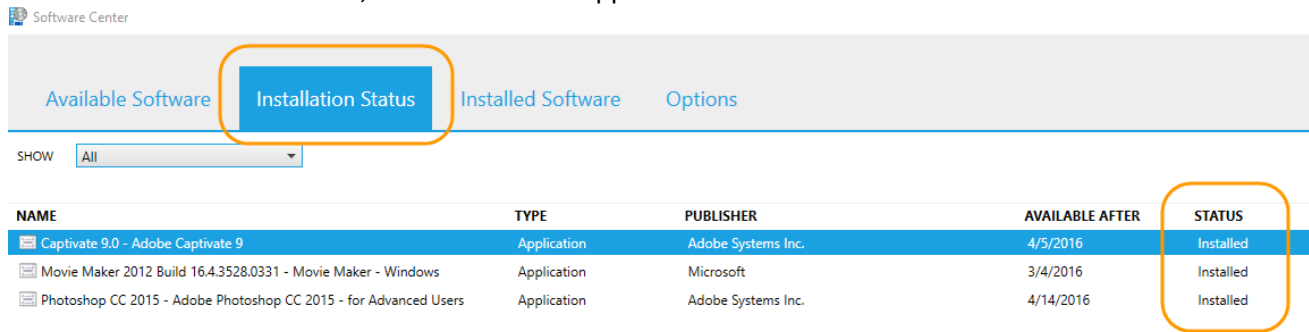

6. Once the software is installed, the software will appear in the Installation Status tab.