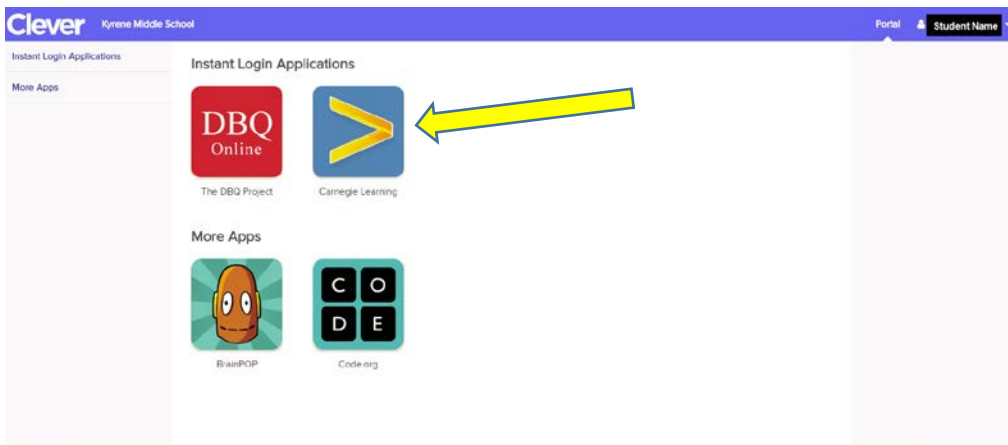

6) Once the login is successful, they will see the Clever page with the Carnegie Learning app. Click on the Carnegie Learning button.