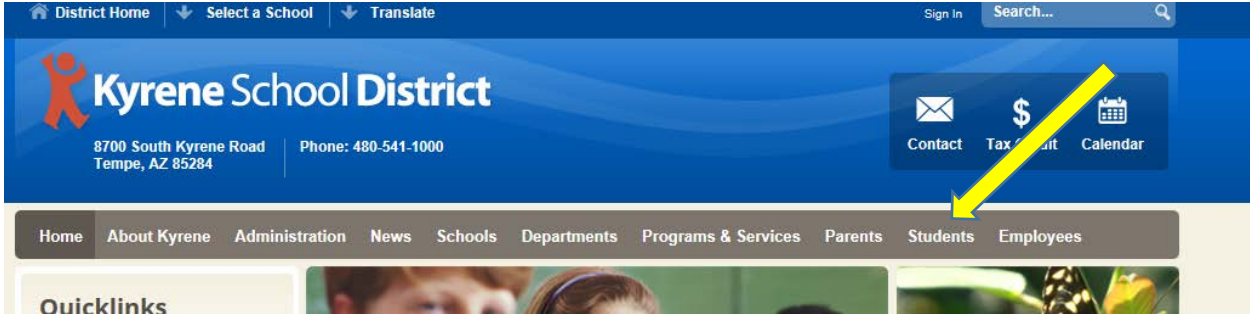

Student Directions for logging into Carnegie Learning’s MATHia software from a home computer

**Before attempting to login for the first time, please check your computer using the System Requirements List [here](#). Be sure to disable your pop-up blockers.

Acceptable web browsers to run MATHia software: Chrome, Firefox, Microsoft Edge, Safari

1) Kyrene students must log in from www.kyrene.org. Click on “Students”