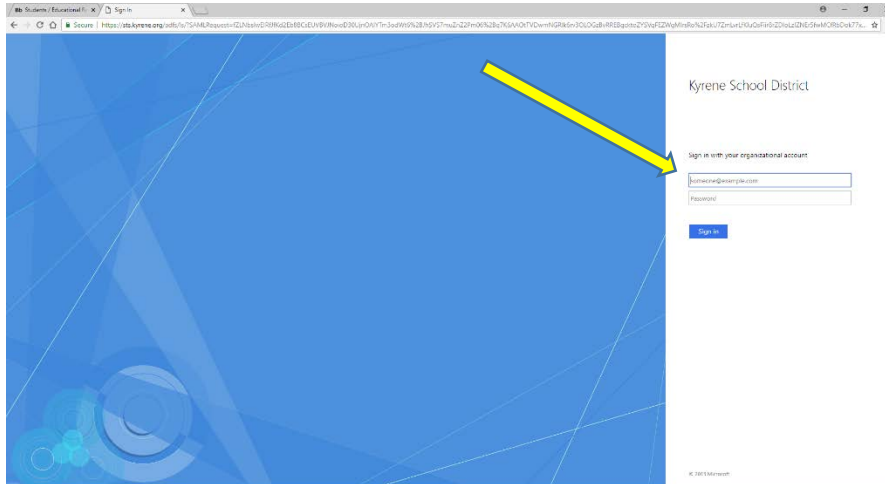

5) Next, you will be at a blue login screen. Type in the student's ID number for the username. Many browsers require "ksd\" then the student ID as username. For example: if "0654321" does not work, try "ksd\0654321"

Student passwords are the same as their Kyrene computer logon password.