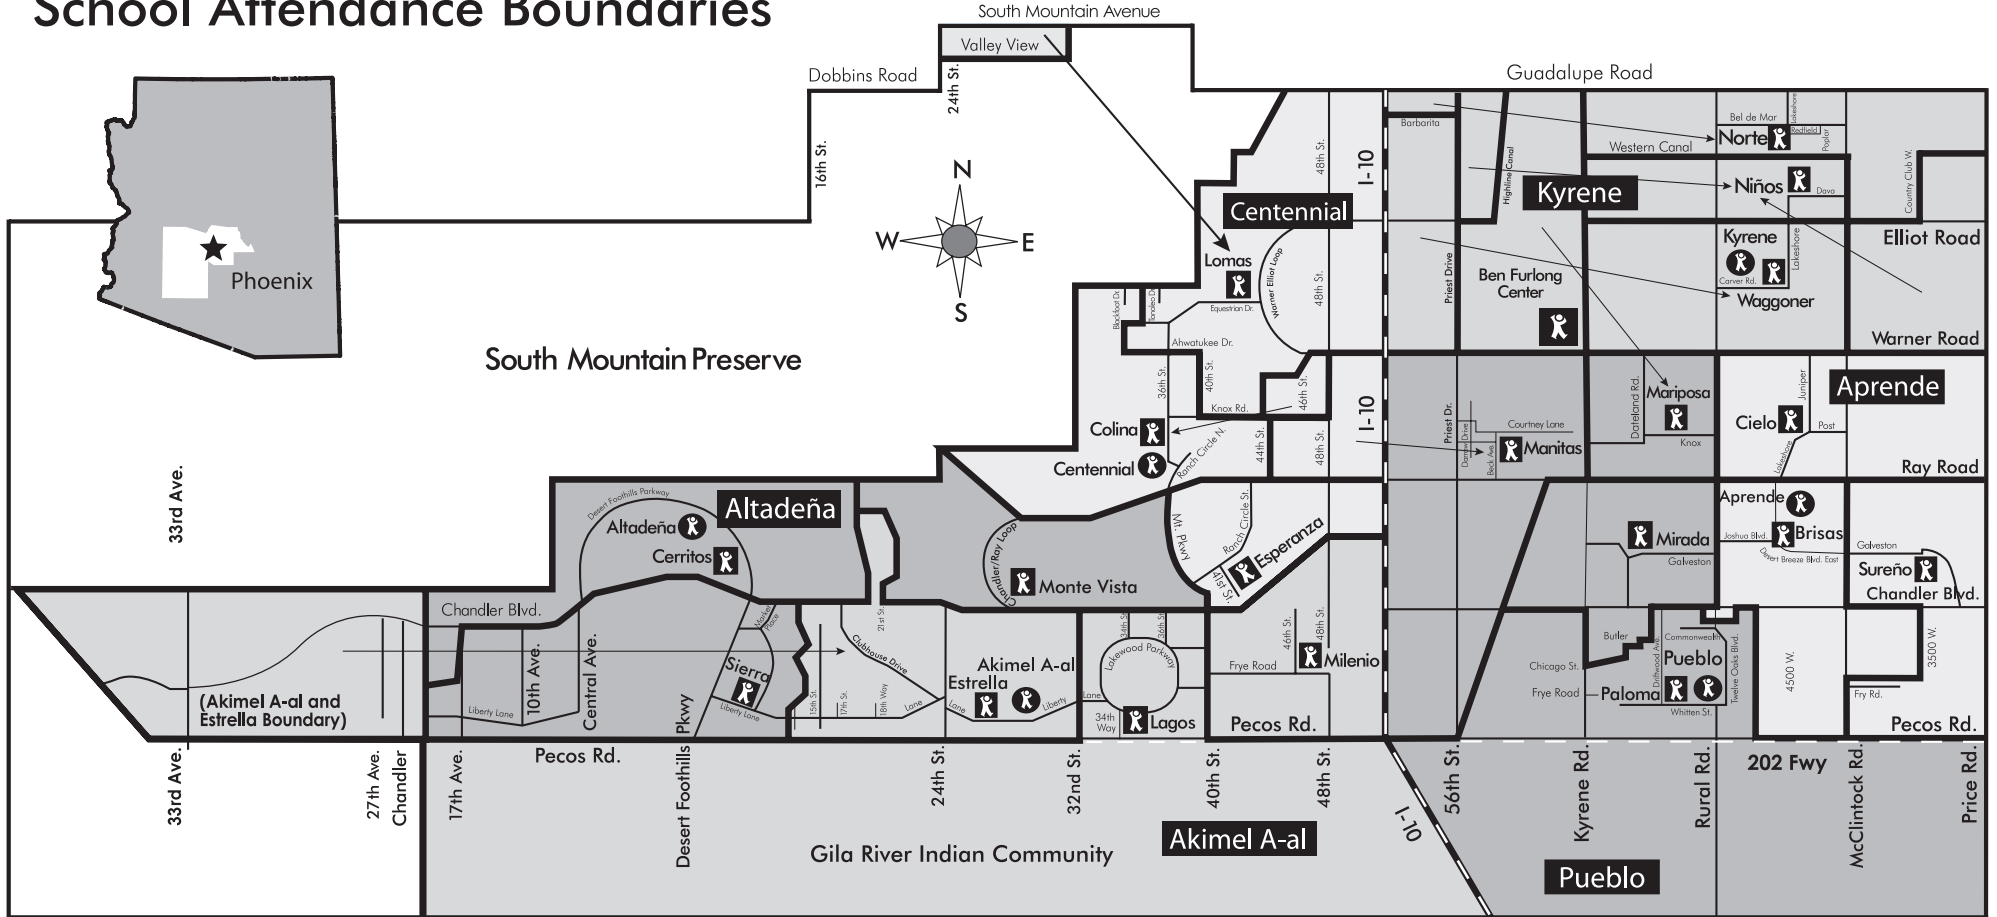

School Attendance Boundaries

The Kyrene School District covers 130 square miles in portions of Chandler, Guadalupe, Tempe, Phoenix and the Gila River Indian Community in Arizona. The district extends from Price Road on the east to 19th Avenue on the west, from Guadalupe Road on the north to the Maricopa County line on the south.

For locations of Kyrene programs such as Preschool, Montessori and Kids Club, visit our website and click on Calendars/Times/Maps:

www.kyrene.org

Middle School Boundaries

- | | | |
|--|---|---|
|  Centennial |  Kyrene MS |  Pueblo |
|  Altadena |  Akimel A-al |  Aprende |

Elementary School Boundaries

- | |
|---|
|  Middle School |
|  Elementary School |