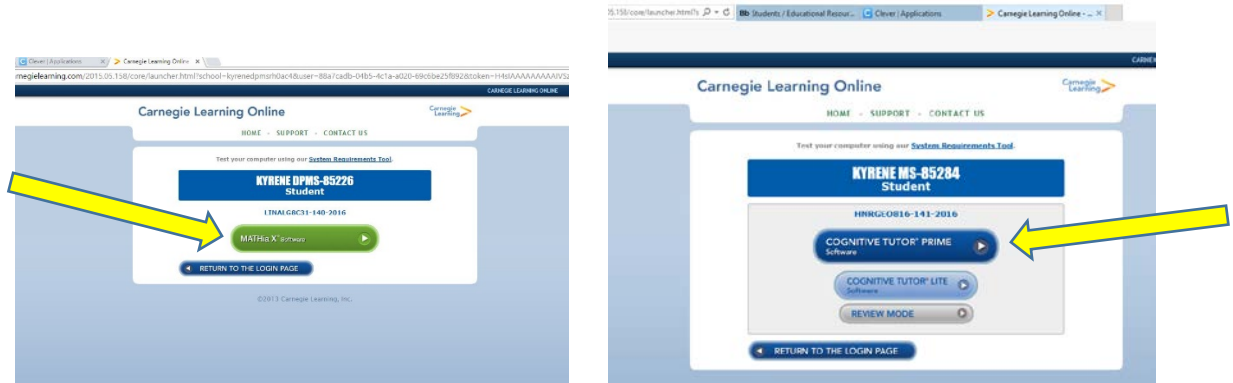

7) Click on the “MATHiaX” or “Cognitive Tutor Prime” software button to enter. The link is MATHia for Students in 6th, 7th, 8th, or Algebra courses, and Cognitive Tutor if student is in the Honors Geometry course.