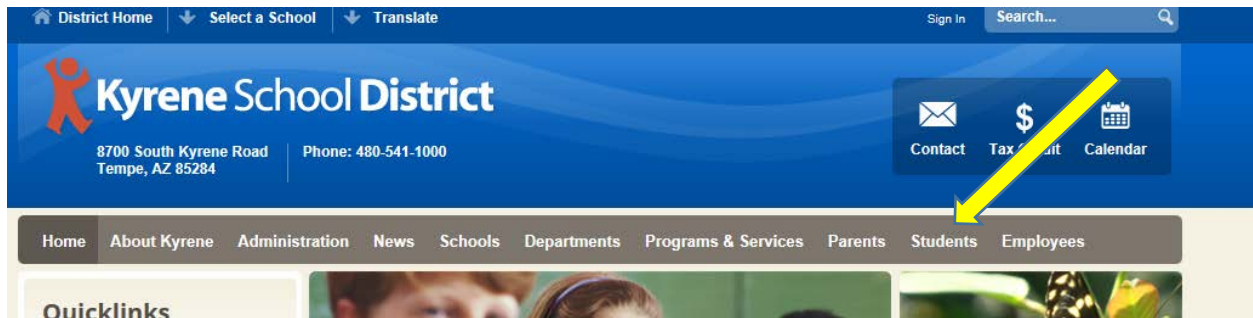

Student Directions for logging into MATHia & Cognitive Tutor software from a home computer

**Before attempting to login for the first time, please test your computer using the System Requirements Tool here: <http://online.carnegielearning.com> and disable your pop-up blockers.

Acceptable web browsers to run MATHiaX: all browsers

CognitiveTutor software: Internet Explorer, Firefox, Safari

1) Kyrene students must log in from www.kyrene.org. Click on “Students”