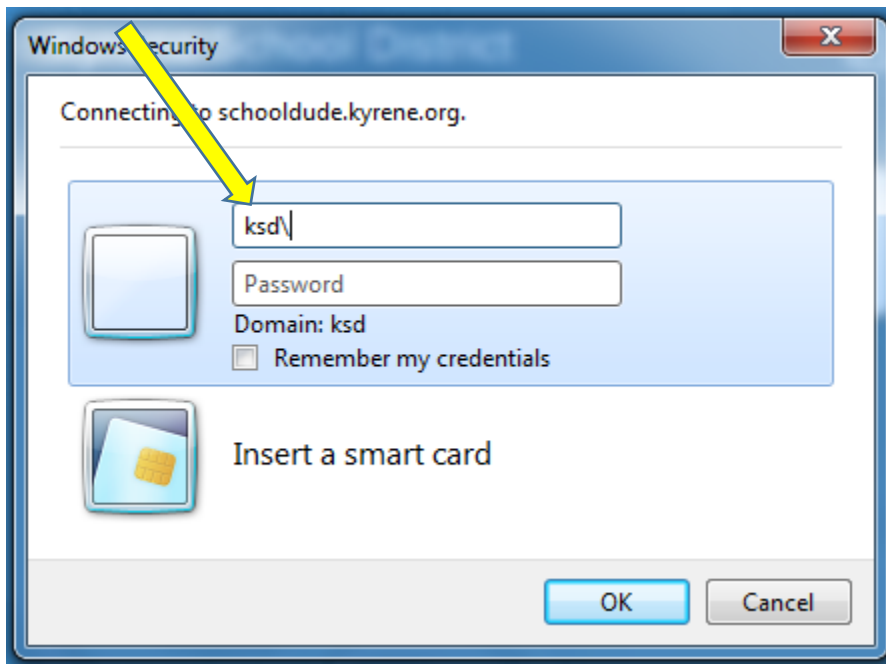

4) Click on “Log in with Active Directory”

Clever
Kyrene School District
Not your district?

 Log In with Active Directory

Questions? Contact your school's tech support.
[Log in as a district admin](#)

© 2015 Clever Inc. All Rights reserved. [Privacy Policy](#) · [Terms of Service](#)

- 5) Type in “ksd\” then the student ID as username. For example: “ksd\654321”
Student passwords are the same as their Kyrene computer logon password.

- 6) Once the login is successful, they will see the Clever page with the Carnegie Learning app. Click on the Carnegie Learning button.