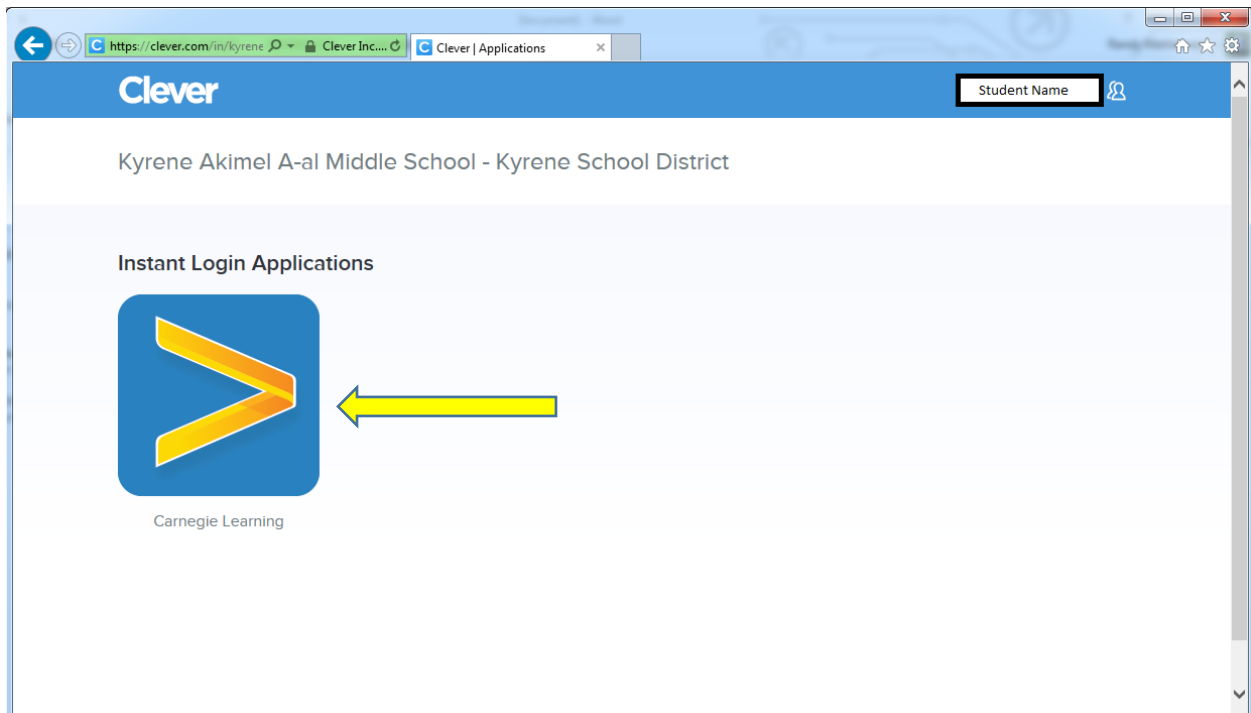

6) Once the login is successful, they will see the Clever page with the Carnegie Learning app. Click on the Carnegie Learning button.