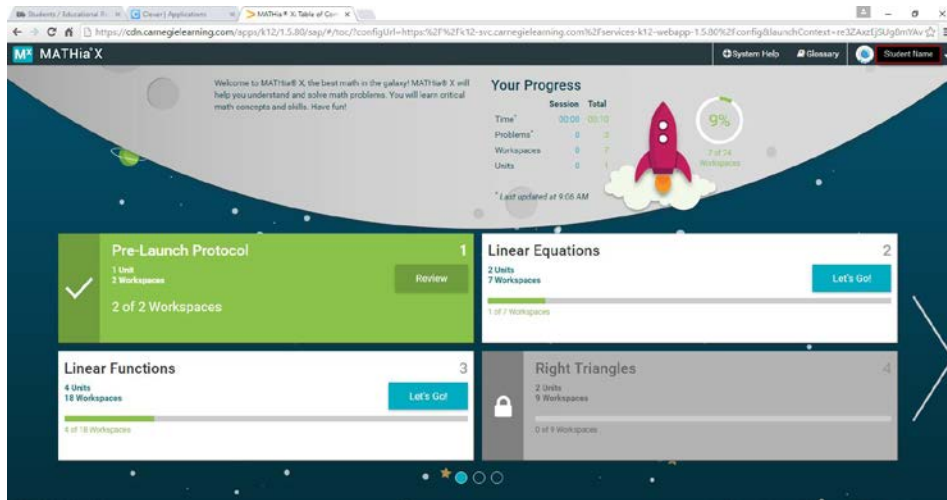

a. MATHiaX view