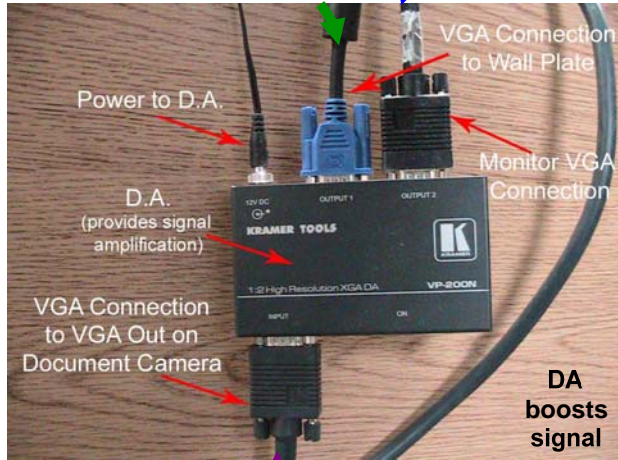

Document Camera - Side View

Document Camera - Back View

Doc Cam Power

Doc Cam USB to CPU

Plug the VHS player into power.
 Plug the red, yellow & white cords into the back.
 Take the Coax cable and plug it into the wall.