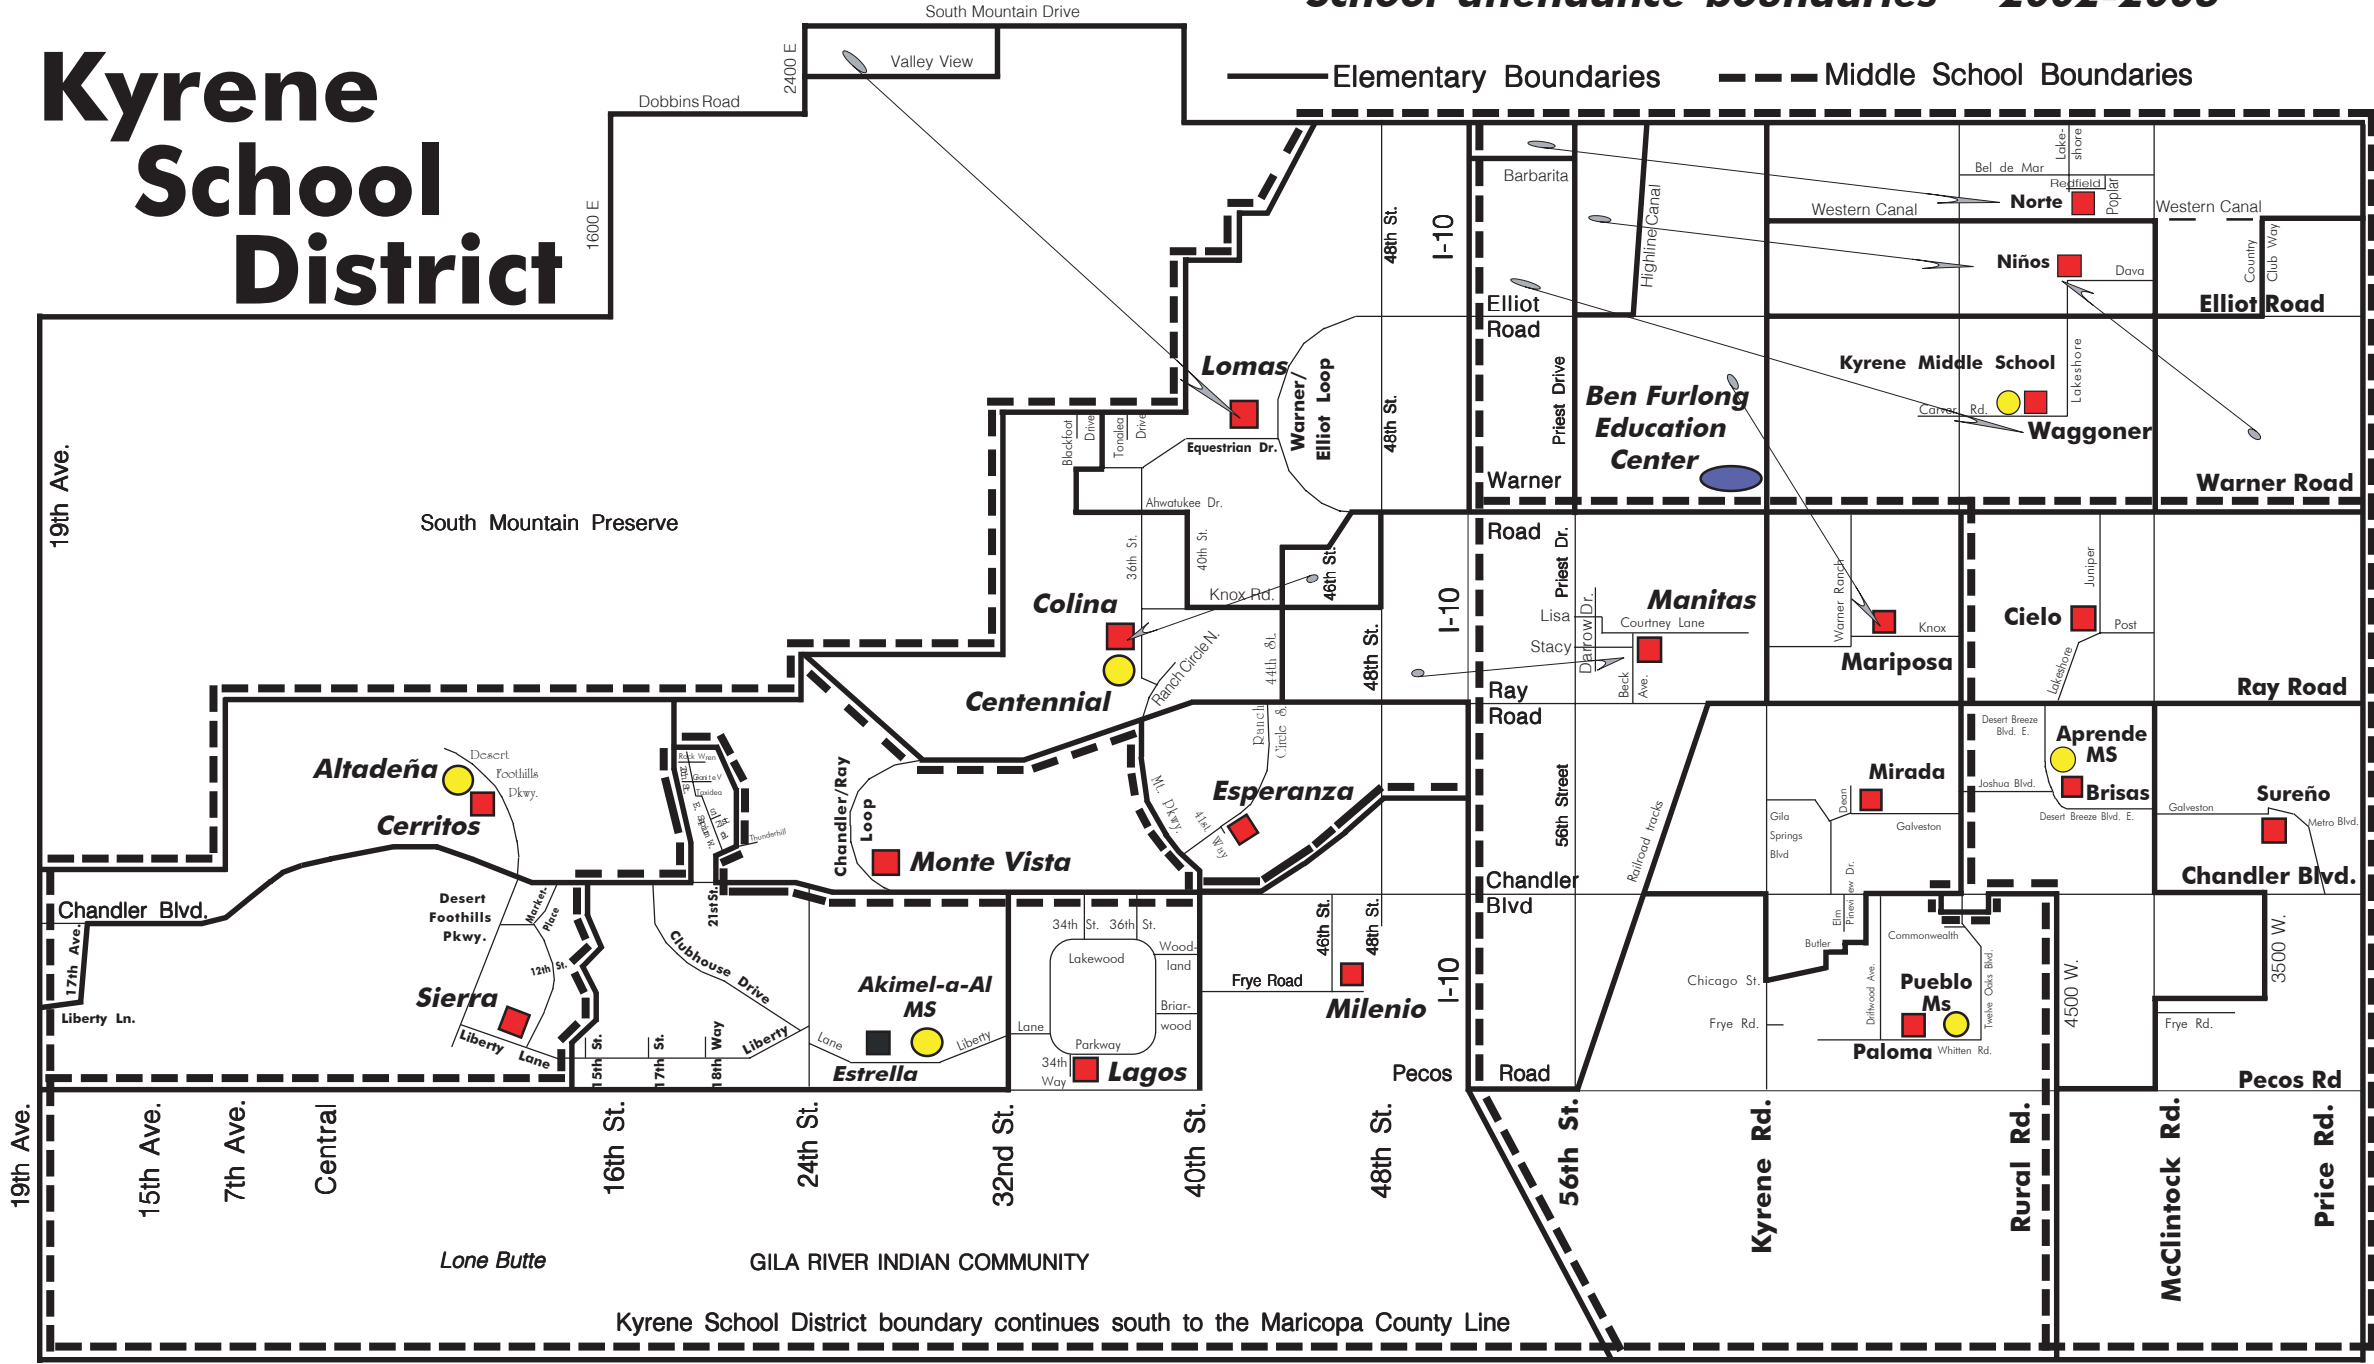

# Kyrene School District

— Elementary Boundaries    - - - Middle School Boundaries

The Kyrene School District is bordered by Guadalupe Road on the north, Price Road on the east, 19th Avenue on the west, and the Maricopa County Line on the south. The district is made up of portions of Chandler, Guadalupe, Tempe and Phoenix and includes the Gila River Indian Community. (Map is not to scale)